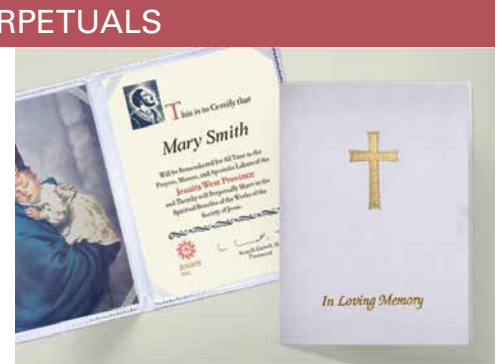

Perpetual Certificates

STANDARD

5" x 7" Certificate

DELUXE PERPETUALS

Pieta with White Cover

Madonna of the Street
with White Cover

[Order Now](#)